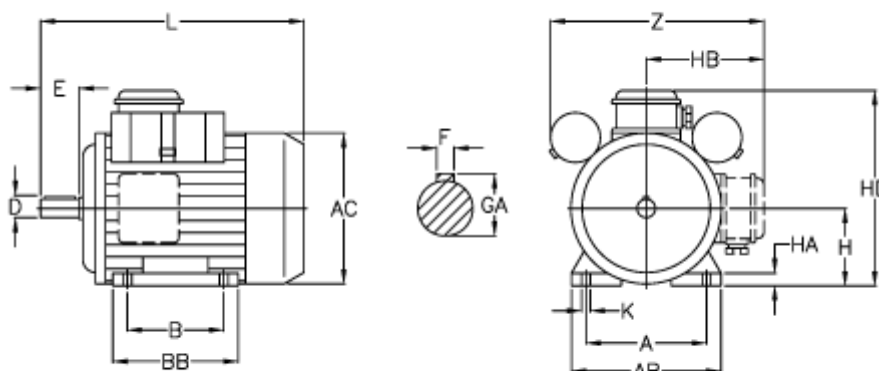

Article number: 25037462002

Description: ICME Single-phase motor MD71 B4 0,37KW
4 - 1400 rpm 1x230 Volt 50Hz B3 with starting & running capacitor

Measures

A = 112	H = 71
AB = 144	HA = 12
AC = 137	HB = 107
B = 90	K = 7
D = 14	L = 268
E = 30	Z = 210
F = 5	
GA = 16	